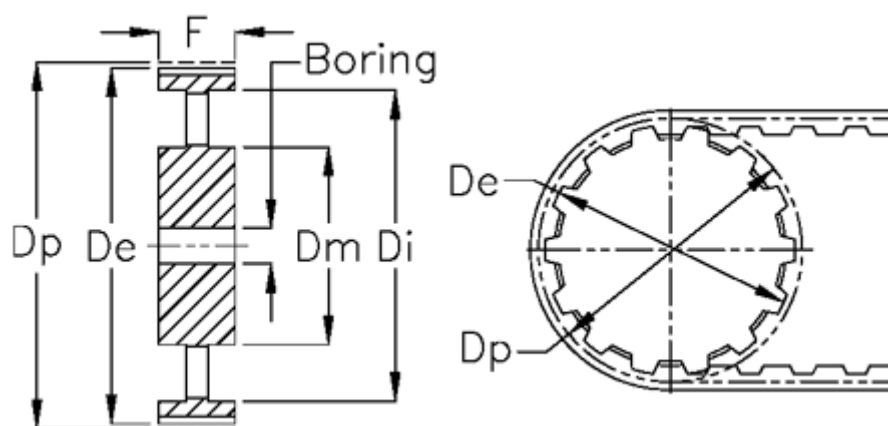

Article number: 604145168085

Description: Timing belt pulley with hub
HTD 168 14M 85

Measures

Bore	= 32	Type	= 14M
De	= 745.87	Weight	= 60.3
Di	= 102	Width	= 85
Dm	= 150		
Dp	= 748.66		
F	= 706		
L	= 102		
Tooth number	= 168		